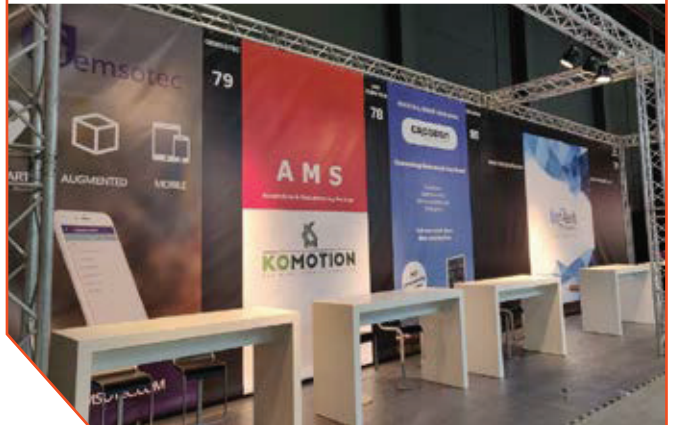

Ministand 4 m²

€1600

Including:

- U-table
- 1 Scoop bar stool
- 1 parking voucher & 1 partner badge
- 1 socket
- 1 personalized canvas
- Carpet
- Lighting
- Catering for exhibitors and visitors
- Visit Connect - smartphone application to scan the visitors' badges and obtain their data